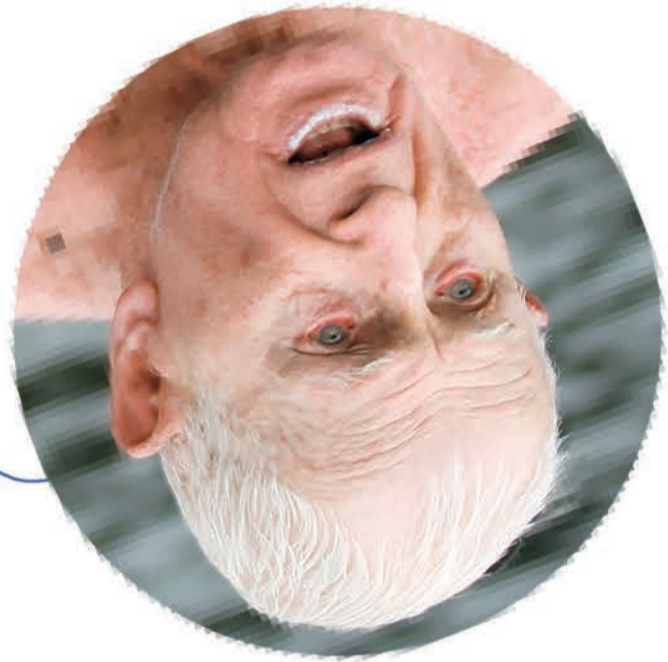

A small handwritten mark or symbol at the bottom right corner of the page.

Antoine de Saint-Exupéry
1900 - 1944

! ! !
+ e

Pollock
L
L
L
L

L
L
L

L
L
L

†
disersračka
 (v děsným stresu)

BYy I'vars

GRÁVLEJS LIVA
 2018/ 19

Handwritten scribbles in blue ink, consisting of four horizontal lines of overlapping, wavy, and somewhat chaotic strokes.

A single horizontal line of blue ink, featuring a series of smooth, rounded, undulating waves.

A horizontal line of blue ink with a series of sharp, pointed peaks and valleys, resembling a jagged wave pattern.

A horizontal line of blue ink with a series of sharp, pointed peaks and valleys, similar to the previous line but with more pronounced, irregular shapes.

A horizontal line of blue ink with a series of sharp, pointed peaks and valleys, showing a more regular, wave-like pattern.

A horizontal line of blue ink that transitions from a wavy pattern on the left to a dense, tangled scribble of overlapping loops and swirls on the right.