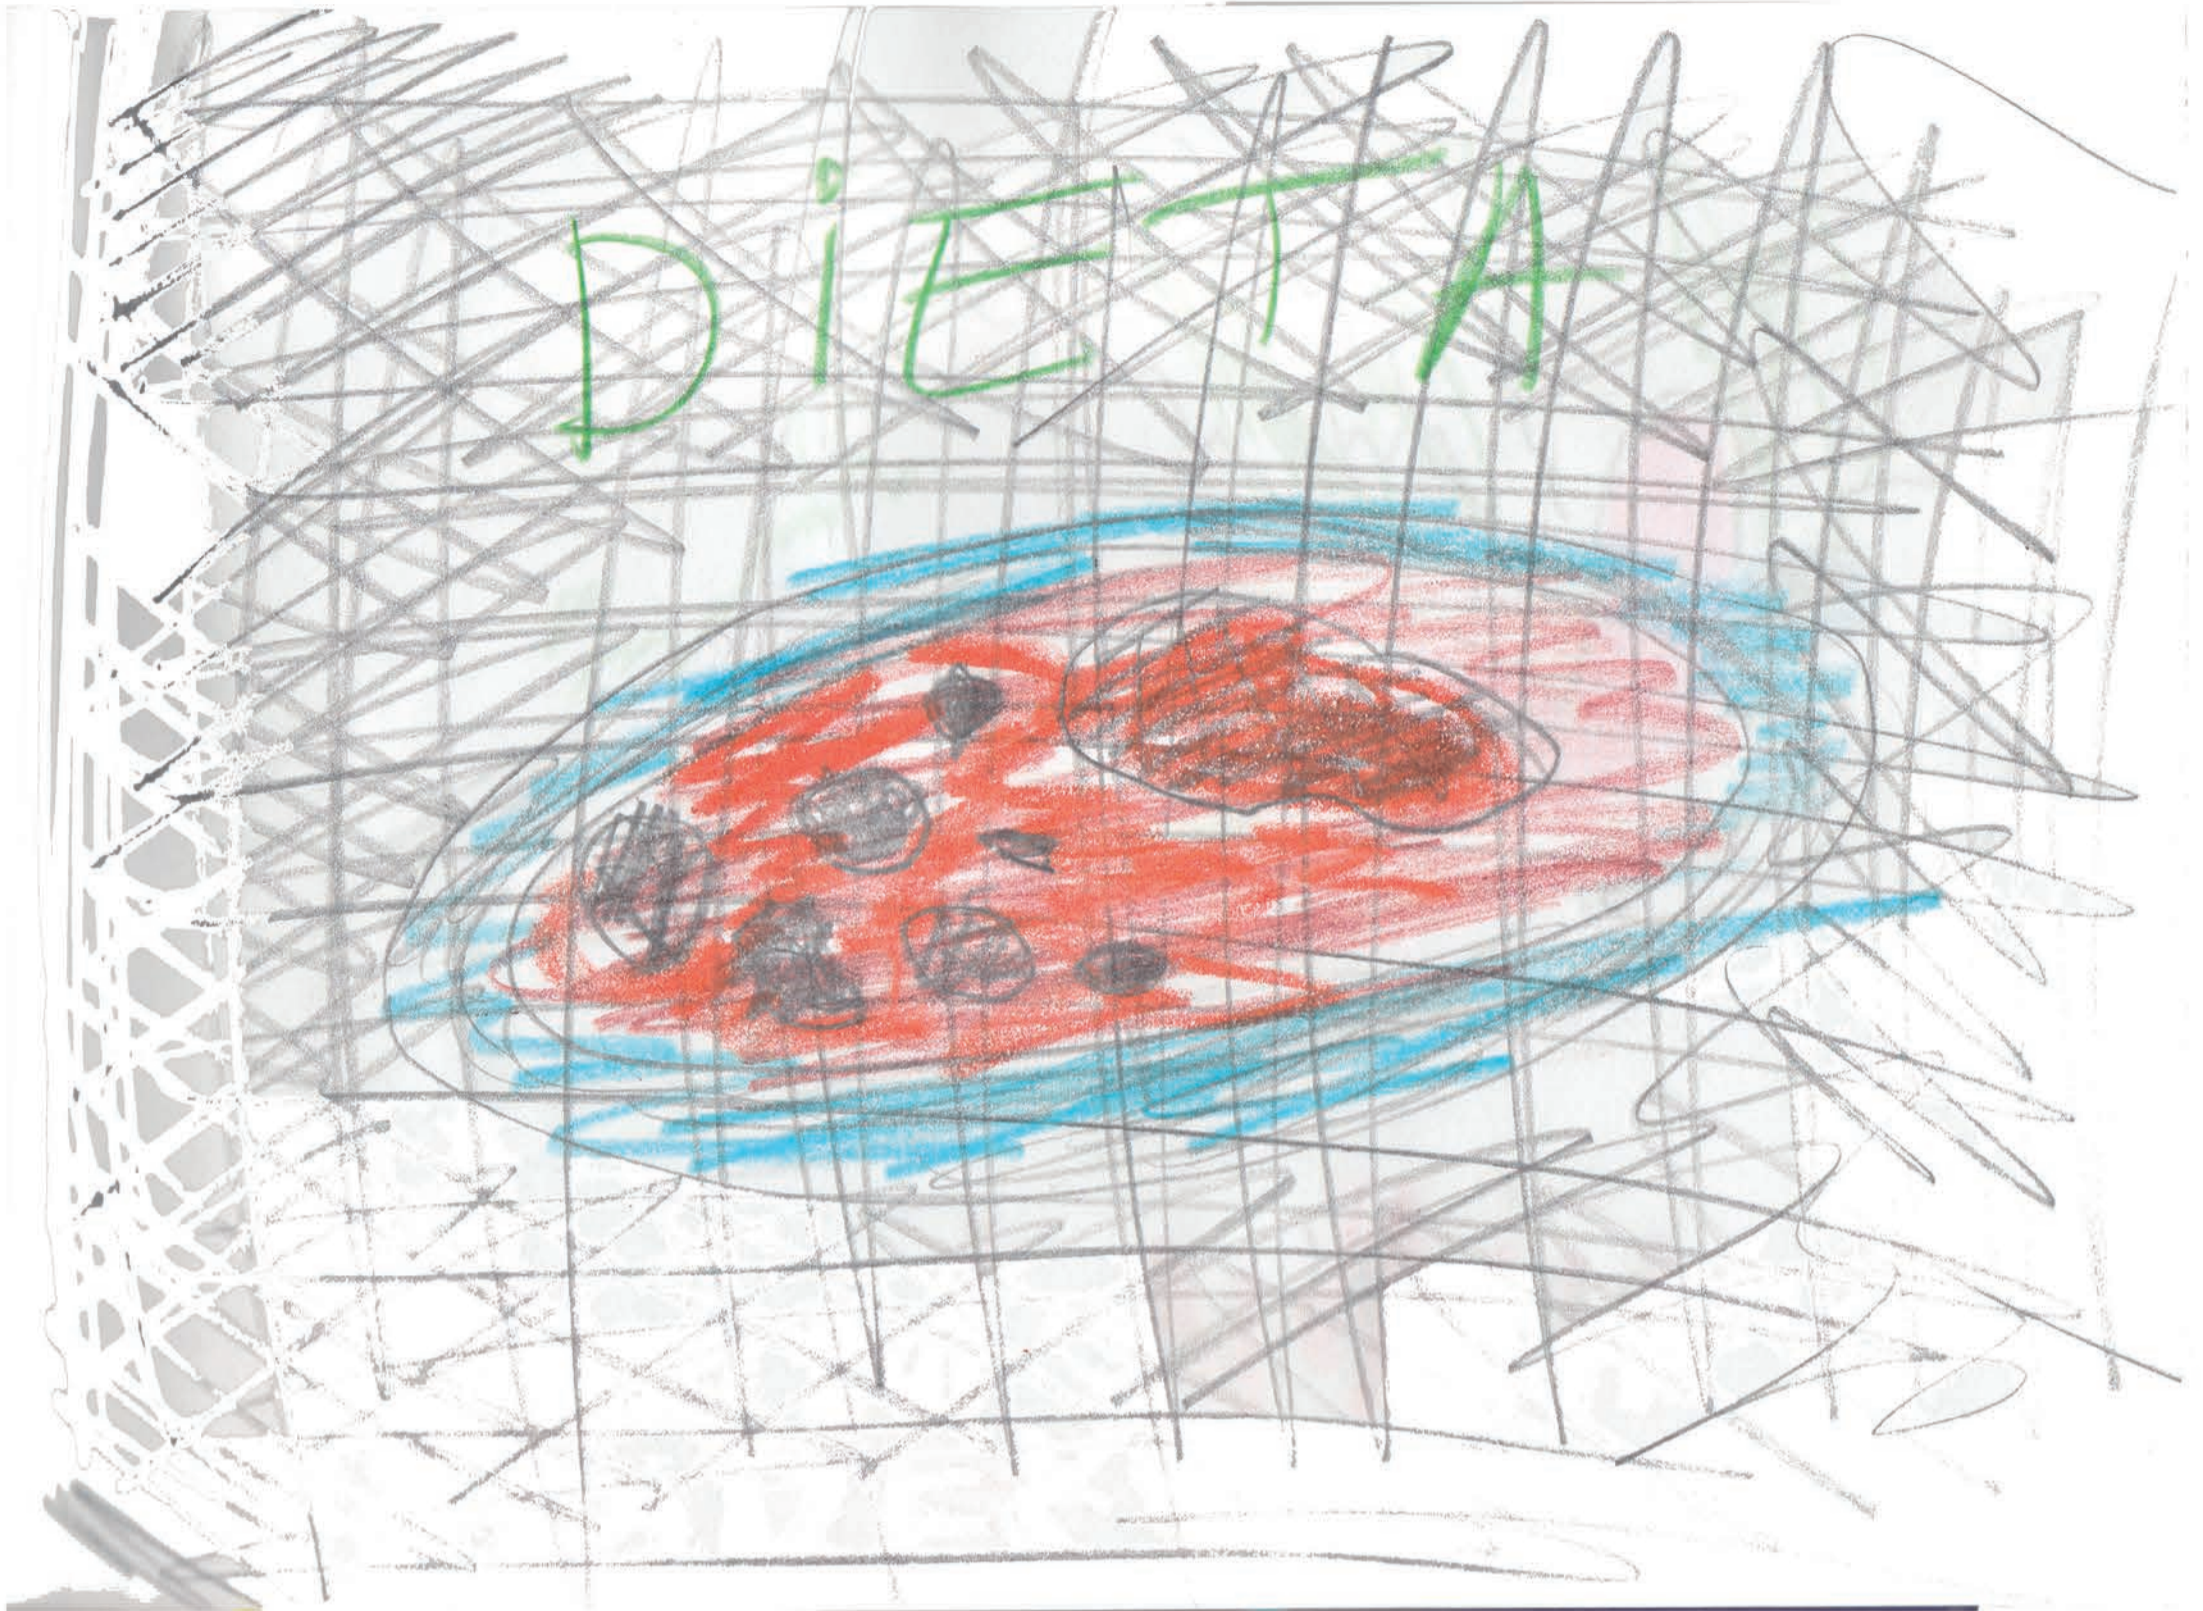

Handwritten cursive script, third line.

Handwritten cursive script, fourth line.

Handwritten cursive script, fifth line.

Handwritten cursive script, sixth line.

Handwritten cursive script, seventh line, featuring a red lipstick kiss mark in the center.

Handwritten cursive script, eighth line.

Handwritten cursive script, ninth line.

Handwritten scribbles and a signature on lined paper. The signature at the top left reads "C. M. ...". A second signature, "C. M. ...", is written upside down in the middle of the page. The page features horizontal blue lines and two blue circular highlights.

GRÁVLEJS LIVA
 2018/ 19

Handwritten scribbles in blue ink, consisting of four horizontal lines of overlapping, wavy, and somewhat chaotic strokes.

A single horizontal line of blue ink, featuring a series of smooth, rounded, undulating waves.