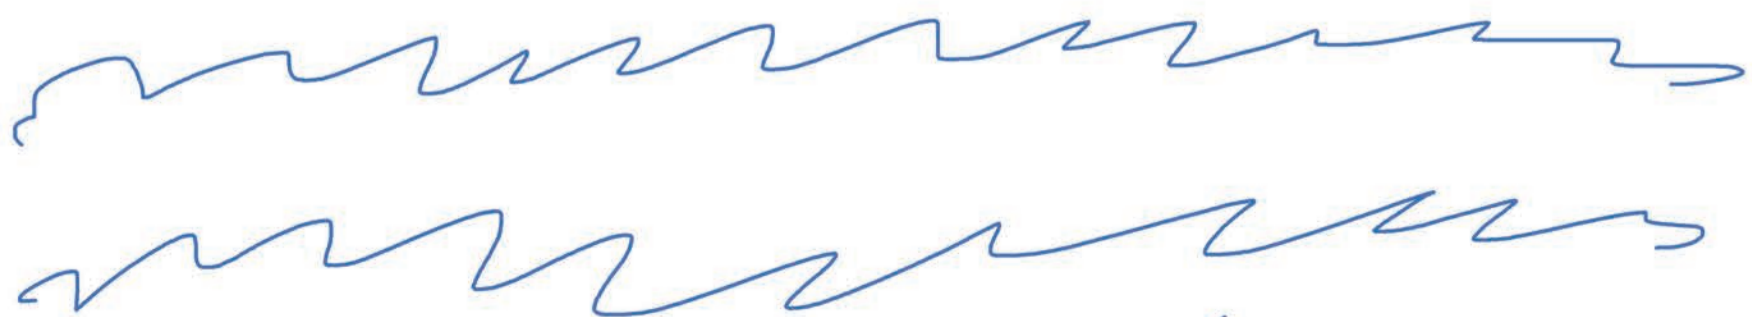

Antoine de Saint-Exupéry
1900 - 1944

! ! !
+ e